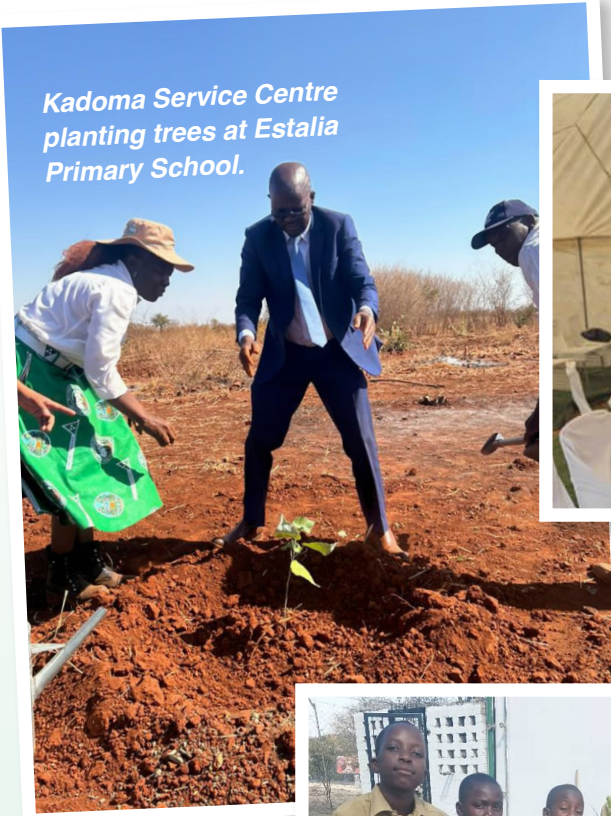

# Focus on sustainability

Celebrating a key sustainable milestone - 10 200 tree seedlings planted!

**As we near the end of another year, we are thrilled to announce that we have surpassed our target of planting 10,000 trees over and above key sustainable initiatives that we have been pursuing.**

Trees, as we know, are not merely botanical wonders; they are the lifelines of our planet. They provide sustenance, purify the air, and offer shelter to countless creatures. By planting these 10,200 trees, we have taken a significant step towards a greener, more sustainable future.

# Number of trees planted:

There was an achievement of planting

**10,200 trees,**

surpassing the target of 10,000 trees. This is a positive outcome, indicating that the planting initiative was successful and exceeded its goals by **200** trees.