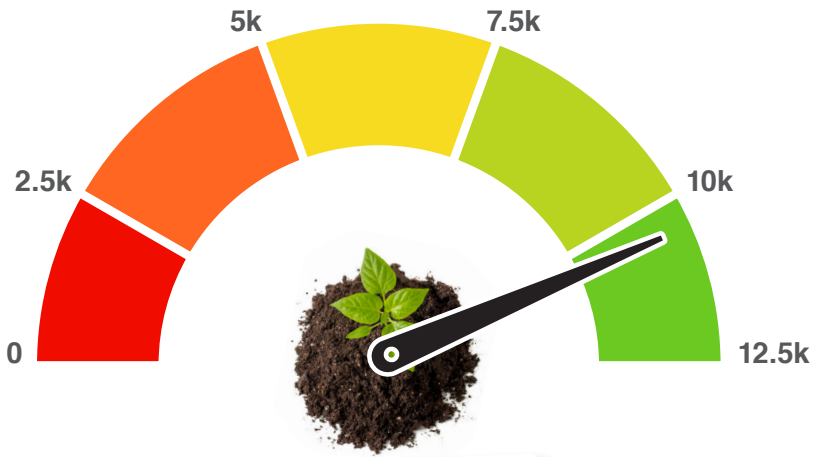

Belmont Service Centre donated trees at Moray Primary School.

Number of trees planted:

There was an achievement of planting

10,200 trees,

surpassing the target of 10,000 trees. This is a positive outcome, indicating that the planting initiative was successful and exceeded its goals by **200** trees.